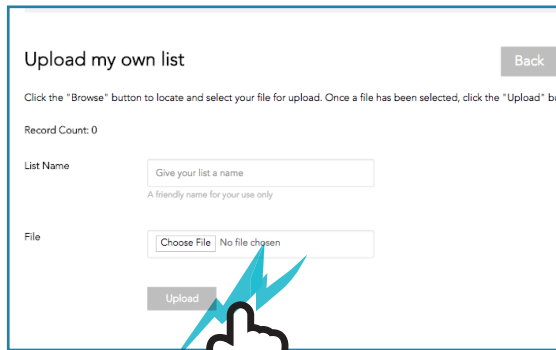

Call us and one of our marketing specialists will work with you now.

Direct Mail Solutions
AMPLIFIEDMAIL.COM 855.330.3578